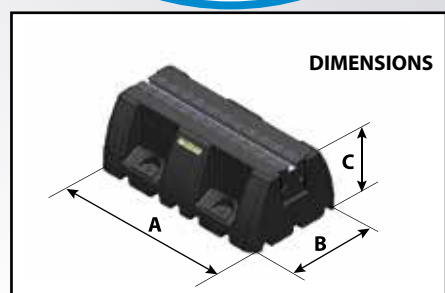

■ SBR "EXTREME-20" VULCANIZED RUBBER VIBRATION-DAMPING FOOT MOUNT

EXTREME-20

AVAILABLE FROM FEBRUARY 2015

CODE	DESCRIPTION	CAPACITY IN KG	A mm	B mm	C mm	IN PACK OF
11105060V	"EXTREME-20" 250 - FOOT MOUNT	200	250	140	95	2 ITEMS
11105062V	"EXTREME-20" 450 - FOOT MOUNT	300	450	140	95	2 ITEMS
11105064V	"EXTREME-20" 600 - FOOT MOUNT	500	600	140	95	2 ITEMS
11105066V	"EXTREME-20" 1000 - FOOT MOUNT	650	1000	140	95	2 ITEMS
11105068V	"EXTREME-20" 1200 - FOOT MOUNT	750	1200	140	95	2 ITEMS