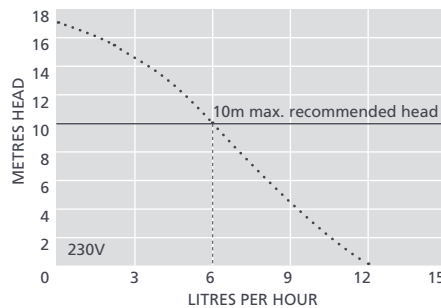

12L/h max. flow

10m max. rec. head (flow rate 6L/h)

23dB(A)

KEY FEATURES

- One piece pump
- Left or right install
- Trunking system options
- Easy access for servicing

SUITABILITY

- Up to 16kW / 54,000Btu/h
- High wall split systems
- ✓ **Perfect for...**
Commercial use eg. offices, restaurants

MINI LIME SPECIFICATIONS

Max. flow	12L/h @ 0 head
Max. rec. head	10m
Max. suction lift	n/a
Sound level@1m	23dB(A)
Power supply	230V AC 50-60Hz 0.1A*
Rated	Non continuous
Class	II appliance <input type="checkbox"/>
Max. unit output	16kW / 54,000Btu/h
Max. water temp	40°C / 104°F
Discharge tube	6mm ID
IP Protection	IPX4
Safety Switch	3.0A Normally closed
Thermal protection	✓
Fully potted	✓
Self priming	✓