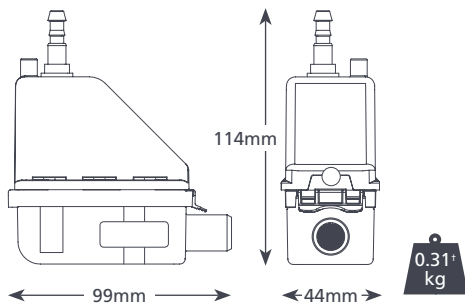

12L/h max. flow

10m max. rec. head (flow rate 6L/h)

23dB(A)

KEY FEATURES

- One piece pump
- Left or right install
- Trunking system options
- Easy access for servicing

SUITABILITY

- Up to 16kW / 54,000Btu/h
- High wall split systems
- ✓ **Perfect for...**
Commercial use eg. offices, restaurants

MINI LIME SPECIFICATIONS

Max. flow	12L/h @ 0 head
Max. rec. head	10m
Max. suction lift	n/a
Sound level@1m	23dB(A)
Power supply	230V AC 50-60Hz 0.1A*
Rated	Non continuous
Class	II appliance <input type="checkbox"/>
Max. unit output	16kW / 54,000Btu/h
Max. water temp	40°C / 104°F
Discharge tube	6mm ID
IP Protection	IPX4
Safety Switch	3.0A Normally closed
Thermal protection	✓
Fully potted	✓
Self priming	✓